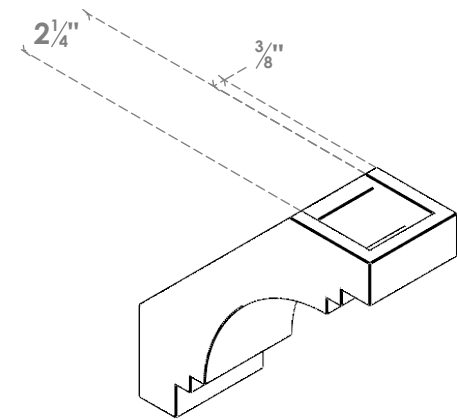

ITEM NUMBER: BRCPO030X08000X08000PEC

3"W X 8"D X 8"H PESCADERO ARCHITECTURAL GRADE PVC OPEN BRACE

SIDE PROFILE

FRONT PROFILE

ISOMETRIC

EKENA MILLWORK
2300 WEST MAIN ST.
CLARKSVILLE, TX 75426
TOLL FREE: 866-607-0453
WWW.EKENAMILLWORK.COM