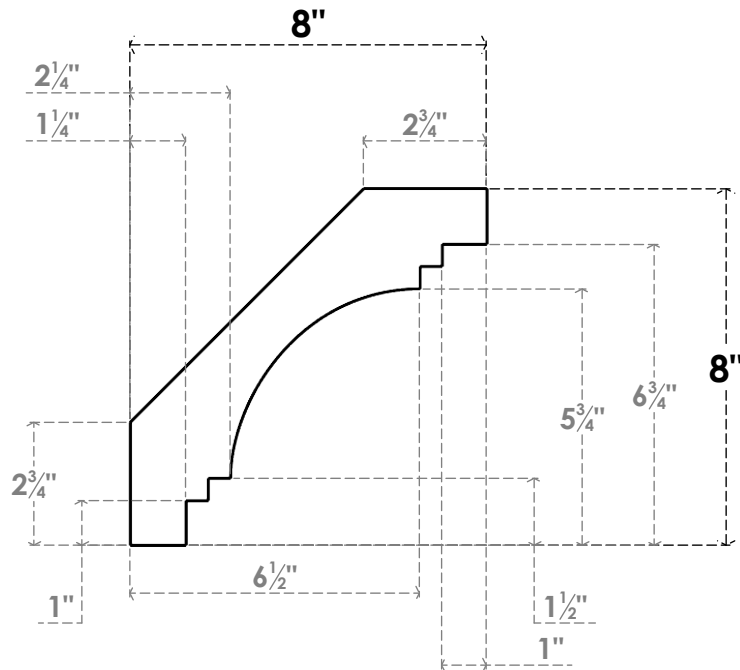

ITEM NUMBER: BRCPO030X08000X08000PEC

3"W X 8"D X 8"H PESCADERO ARCHITECTURAL GRADE PVC OPEN BRACE

SIDE PROFILE

FRONT PROFILE

ISOMETRIC

EKENA MILLWORK
2300 WEST MAIN ST.
CLARKSVILLE, TX 75426
TOLL FREE: 866-607-0453
WWW.EKENAMILLWORK.COM