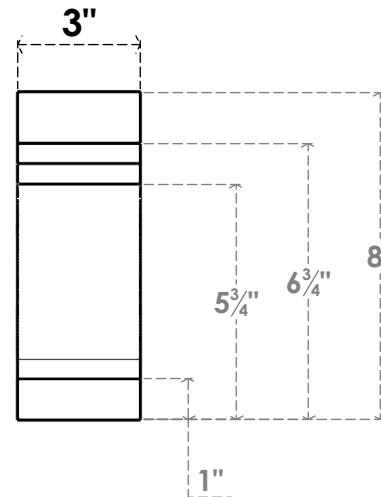

ITEM NUMBER: BRCPO030X08000X08000PEC

3"W X 8"D X 8"H PESCADERO ARCHITECTURAL GRADE PVC OPEN BRACE

SIDE PROFILE

FRONT PROFILE

ISOMETRIC

EKENA MILLWORK
2300 WEST MAIN ST.
CLARKSVILLE, TX 75426
TOLL FREE: 866-607-0453
WWW.EKENAMILLWORK.COM